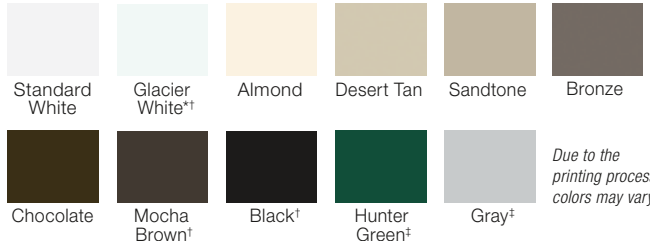

9205 Modern Grooved Panel shown in Mocha Brown

STYLE

Modern Flush

(9202, 9201, 9132, 9131, 4302, 4301, 4132, 4051, T42F, T41F, T51F, T40F)

Modern Grooved

(9205 and 4305)

CUSTOM PAINT OPTION

Color Blast™ offers more than 1,500 Sherwin-Williams® color options to complement your home. Clopay's durable factory finish has been thoroughly tested and is backed by a five-year warranty.

COLORS

- Exterior steel on standard color flush doors has a natural woodgrain texture. Grooved doors have a stucco texture.
- Doors can be painted to match the home's exterior using a high-quality latex exterior paint. Do not use oil-based paint.

**Popular in select markets, Glacier White is a brighter white.*

†Not available on 4132, 4051, 2-Layer or 1-Layer Models.

‡Not available on 9202, 9205, 9132, 4302, 4305, 4132, 2-Layer or 1-Layer Models.

ULTRA-GRAIN® PAINT OPTION

*Due to the printing process, colors may vary.
Not available on 9132, 9131, 4301, 4051, 2-Layer or 1-Layer Models.*

Ultra-Grain® painted steel surface with woodgrain texture simulates a real stained door without the need of staining or the ongoing maintenance of wood.