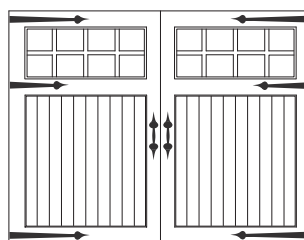

Strap Hinges: (straight or arched)

BEAN : 42", 36", 30", 22"

HEART : 42", 36", 30", 22"

TULIP : 42", 36", 30", 22"

Pull Handles

BEAN : 9"

HEART : 14"

TULIP : 13"

Latches[†]

BEAN : 12"

TULIP : 13"

HEART : 14"

[†]Latches available in 1/4" thickness only.

Swing style door features heart strap hinges and pull handles.

Popular Hardware Layouts

a.

b.

c.

Door	Style	Strap Hinge Length			Pull Handle Or Latch
		Top	Middle	Bottom	
a	Heart	42"	36"	42"	Pull Handle
b	Heart	36"	30"	36"	Pull Handle
c	Heart	30"	22"	30"	Pull Handle
d	Bean	42"	36"	42"	Latch
e	Bean	30"	30"	30"	Latch