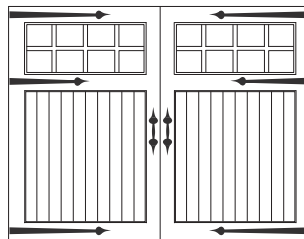

Strap Hinges: (straight or arched)

BEAN : 42", 36", 30", 22"

HEART : 42", 36", 30", 22"

TULIP : 42", 36", 30", 22"

Pull Handles

BEAN : 9"

HEART : 14"

TULIP : 13"

Latches[†]

BEAN : 12"

TULIP : 13"

HEART : 14"

[†]Latches available in 1/4" thickness only.

Swing style door features heart strap hinges and pull handles.

Popular Hardware Layouts

a.

b.

c.

Door	Style	Strap Hinge Length			Pull Handle Or Latch
		Top	Middle	Bottom	
a	Heart	42"	36"	42"	Pull Handle
b	Heart	36"	30"	36"	Pull Handle
c	Heart	30"	22"	30"	Pull Handle
d	Bean	42"	36"	42"	Latch
e	Bean	30"	30"	30"	Latch