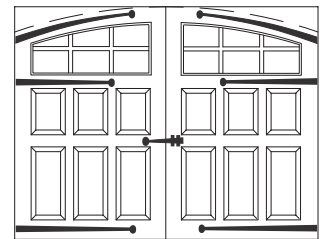

Strap Hinges: (straight or arched)

BEAN : 42", 36", 30", 22"

HEART : 42", 36", 30", 22"

TULIP : 42", 36", 30", 22"

Pull Handles

BEAN : 9"

HEART : 14"

TULIP : 13"

Latches[†]

BEAN : 12"

TULIP : 13"

HEART : 14"

[†]Latches available in 1/4" thickness only.

Swing style door features heart strap hinges and pull handles.

Popular Hardware Layouts

a.

b.

c.

Door	Style	Strap Hinge Length			Pull Handle Or Latch
		Top	Middle	Bottom	
a	Heart	42"	36"	42"	Pull Handle
b	Heart	36"	30"	36"	Pull Handle
c	Heart	30"	22"	30"	Pull Handle
d	Bean	42"	36"	42"	Latch
e	Bean	30"	30"	30"	Latch