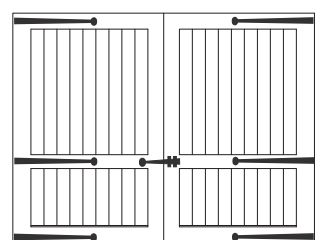

DECORATIVE HARDWARE

Artisan decorative hardware is a great add-on accessory that will enhance the beauty and curb appeal of your Artisan doors. High-quality, hand-forged strap hinges, pull handles and latches are style-coordinated and coated in a rich, black powder coated finish. Available in 3/16" and 1/4" thicknesses. For seacoast environments, Artisan decorative hardware is also offered in aluminum, with the same high-quality, black powder coated finish.

Strap Hinges: (straight or arched)

Pull Handles

Latches[†]

[†]Latches available in 1/4" thickness only.

Popular Hardware Layouts

Door	Style	Strap Hinge Length			Pull Handle Or Latch
		Top	Middle	Bottom	
a	Heart	42"	36"	42"	Pull Handle
b	Heart	36"	30"	36"	Pull Handle
c	Heart	30"	22"	30"	Pull Handle
d	Bean	42"	36"	42"	Latch
e	Bean	30"	30"	30"	Latch

e.