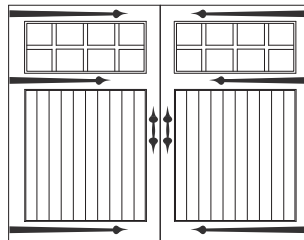

Strap Hinges: (straight or arched)

BEAN : 42", 36", 30", 22"

HEART : 42", 36", 30", 22"

TULIP : 42", 36", 30", 22"

Pull Handles

BEAN : 9"

HEART : 14"

TULIP : 13"

Latches[†]

BEAN : 12"

TULIP : 13"

HEART : 14"

[†]Latches available in 1/4" thickness only.

Swing style door features heart strap hinges and pull handles.

Popular Hardware Layouts

a.

b.

c.

Door	Style	Strap Hinge Length			Pull Handle Or Latch
		Top	Middle	Bottom	
a	Heart	42"	36"	42"	Pull Handle
b	Heart	36"	30"	36"	Pull Handle
c	Heart	30"	22"	30"	Pull Handle
d	Bean	42"	36"	42"	Latch
e	Bean	30"	30"	30"	Latch